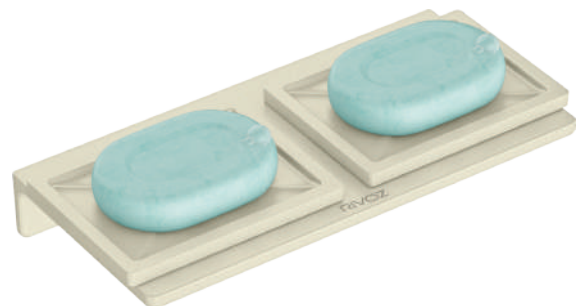

CREAM

RC 101
Round Soap Dish With Holder

RC 102
Double Round Soap Dish with Stand

RC 103
Round Soap Dish With Glass & Stand

RC 104
Round Glass With Holder

RC 105
Round Dispenser Bottle With Holder

RC 106
Small Square Soap Dish With Holder

RC 107
Double Small Square Soap Dish With Stand

Premium Bathroom Accessories CREAM

Anti-Rust Gaurantee & Sleek Design

RC 108

Small Square Soap Dish With Glass & Stand

RC 109

Square Glass With Holder

RC 110

Square Dispenser Bottle With Holder

RC 111

Rectangle Soap Dish With Holder

RC 112

Double Rectangle Soap Dish With Stand

RC 113

Rectangle Soap Dish With Glass & Stand

RC 114

Large Square Soap Dish With Holder

RC 115

Large Square Double Soap Dish With Stand

RC 116
Large Square Soap Dish with Glass & Stand

RC 117
Soap Dish

RC 118
Double Soap Dish

RC 119
Double Soap Dish With Glass