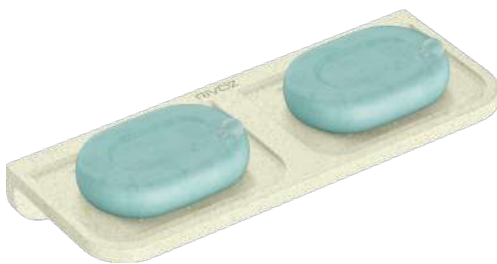

RM 108

Small Square Soap Dish With Glass & Stand

RM 109

Square Glass With Holder

RM 110

Square Dispenser Bottle With Holder

RM 111

Rectangle Soap Dish With Holder

RM 112

Double Rectangle Soap Dish With Stand

RM 113

Rectangle Soap Dish With Glass & Stand

RM 114

Large Square Soap Dish With Holder

RM 115

Large Square Double Soap Dish With Stand

RM 116
Large Square Soap Dish with Glass & Stand

RM 117
Soap Dish

RM 118
Double Soap Dish

RM 119
Double Soap Dish With Glass

RM 120
Sink Rack

RM 121
Sleek Tissue With Mobile Holder

Premium Bathroom Accessories