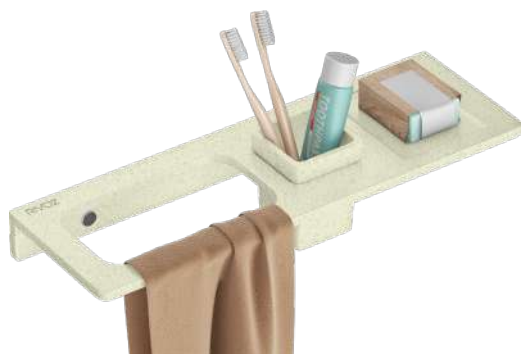

RM 116
Large Square Soap Dish with Glass & Stand

RM 117
Soap Dish

RM 118
Double Soap Dish

RM 119
Double Soap Dish With Glass

RM 120
Sink Rack

RM 121
Sleek Tissue With Mobile Holder

Premium Bathroom Accessories