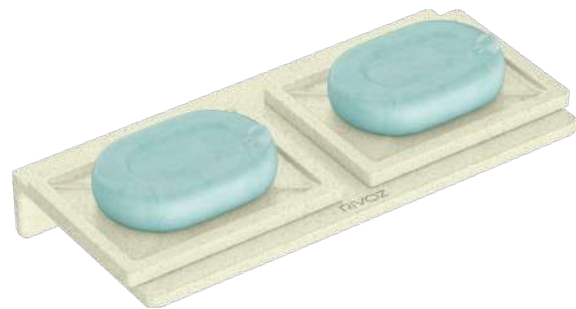

RM 104
Round Glass With Holder

RM 105
Round Dispenser Bottle With Holder

RM 106
Small Square Soap Dish With Holder

RM 107
Double Small Square Soap Dish With Stand

Premium Bathroom Accessories

MARBLE

Anti-Rust Gaurantee & Sleek Design

RM 108

Small Square Soap Dish With Glass & Stand

RM 109

Square Glass With Holder

RM 110

Square Dispenser Bottle With Holder

RM 111

Rectangle Soap Dish With Holder

RM 112

Double Rectangle Soap Dish With Stand

RM 113

Rectangle Soap Dish With Glass & Stand

RM 114

Large Square Soap Dish With Holder

RM 115

Large Square Double Soap Dish With Stand