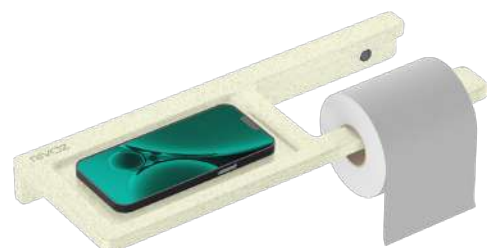

RM 116
Large Square Soap Dish with Glass & Stand

RM 117
Soap Dish

RM 118
Double Soap Dish

RM 119
Double Soap Dish With Glass

RM 120
Sink Rack

RM 121
Sleek Tissue With Mobile Holder

Premium Bathroom Accessories