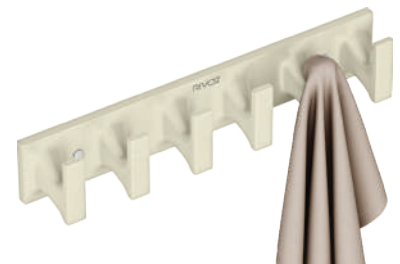

RC 120
Sink Rack

RC 121
Sleek Tissue With Mobile Holder

Premium Bathroom Accessories CREAM

Anti-Rust Gaurantee & Sleek Design

RC 122
Napkin Ring - Aster

RC 123
Napkin Ring - Symphony

RC 124
Towel Rack - Aster

RC 125
Towel Rack - Symphony

RC 126
Towel Shelf

RC 127
2 - Robe Hooks - Aster

RC 128
4 - Robe Hooks - Aster

RC 129
6 - Robe Hooks - Aster

RC 130
2 - Robe Hooks - Symphony

RC 131
4 - Robe Hooks - Symphony

RC 132
6 - Robe Hooks - Symphony

RIVÖZ[®]
REDEFINE BATHWARE

Smooth, Rounded
Edges

RIVÖZ[®]
REDEFINE BATHWARE

Easy to clean, resistant to
stains and marks.

Minimal & Modern

High-Grade Solid Body

Complete Solutions for Modern Bathrooms.

Bathroom Accessories