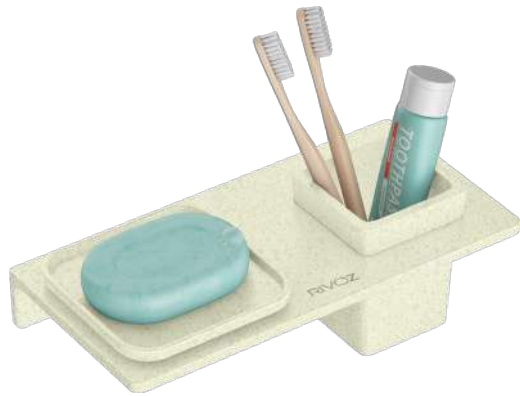

RM 112

Double Rectangle Soap Dish With Stand

RM 113

Rectangle Soap Dish With Glass & Stand

RM 114

Large Square Soap Dish With Holder

RM 115

Large Square Double Soap Dish With Stand

RM 116
Large Square Soap Dish with Glass & Stand

RM 117
Soap Dish

RM 118
Double Soap Dish

RM 119
Double Soap Dish With Glass

RM 120
Sink Rack

RM 121
Sleek Tissue With Mobile Holder

Premium Bathroom Accessories