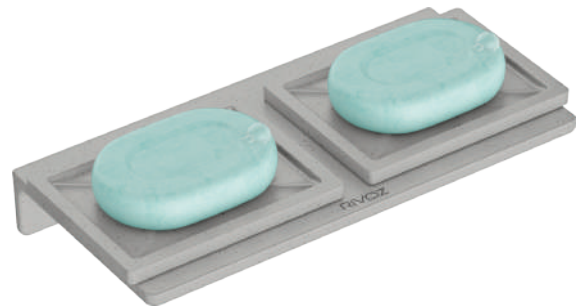

Small Square Soap Dish With Glass
& Stand

RG 109

Square Glass With Holder

RG 110

Square Dispenser Bottle With
Holder

RG 111

Rectangle Soap Dish With Holder

RG 112

Double Rectangle Soap Dish With Stand

RG 113

Rectangle Soap Dish With Glass &
Stand

RG 114

Large Square Soap Dish With
Holder

RG 115

Large Square Double Soap Dish
With Stand

RG 116
Large Square Soap Dish with Glass & Stand